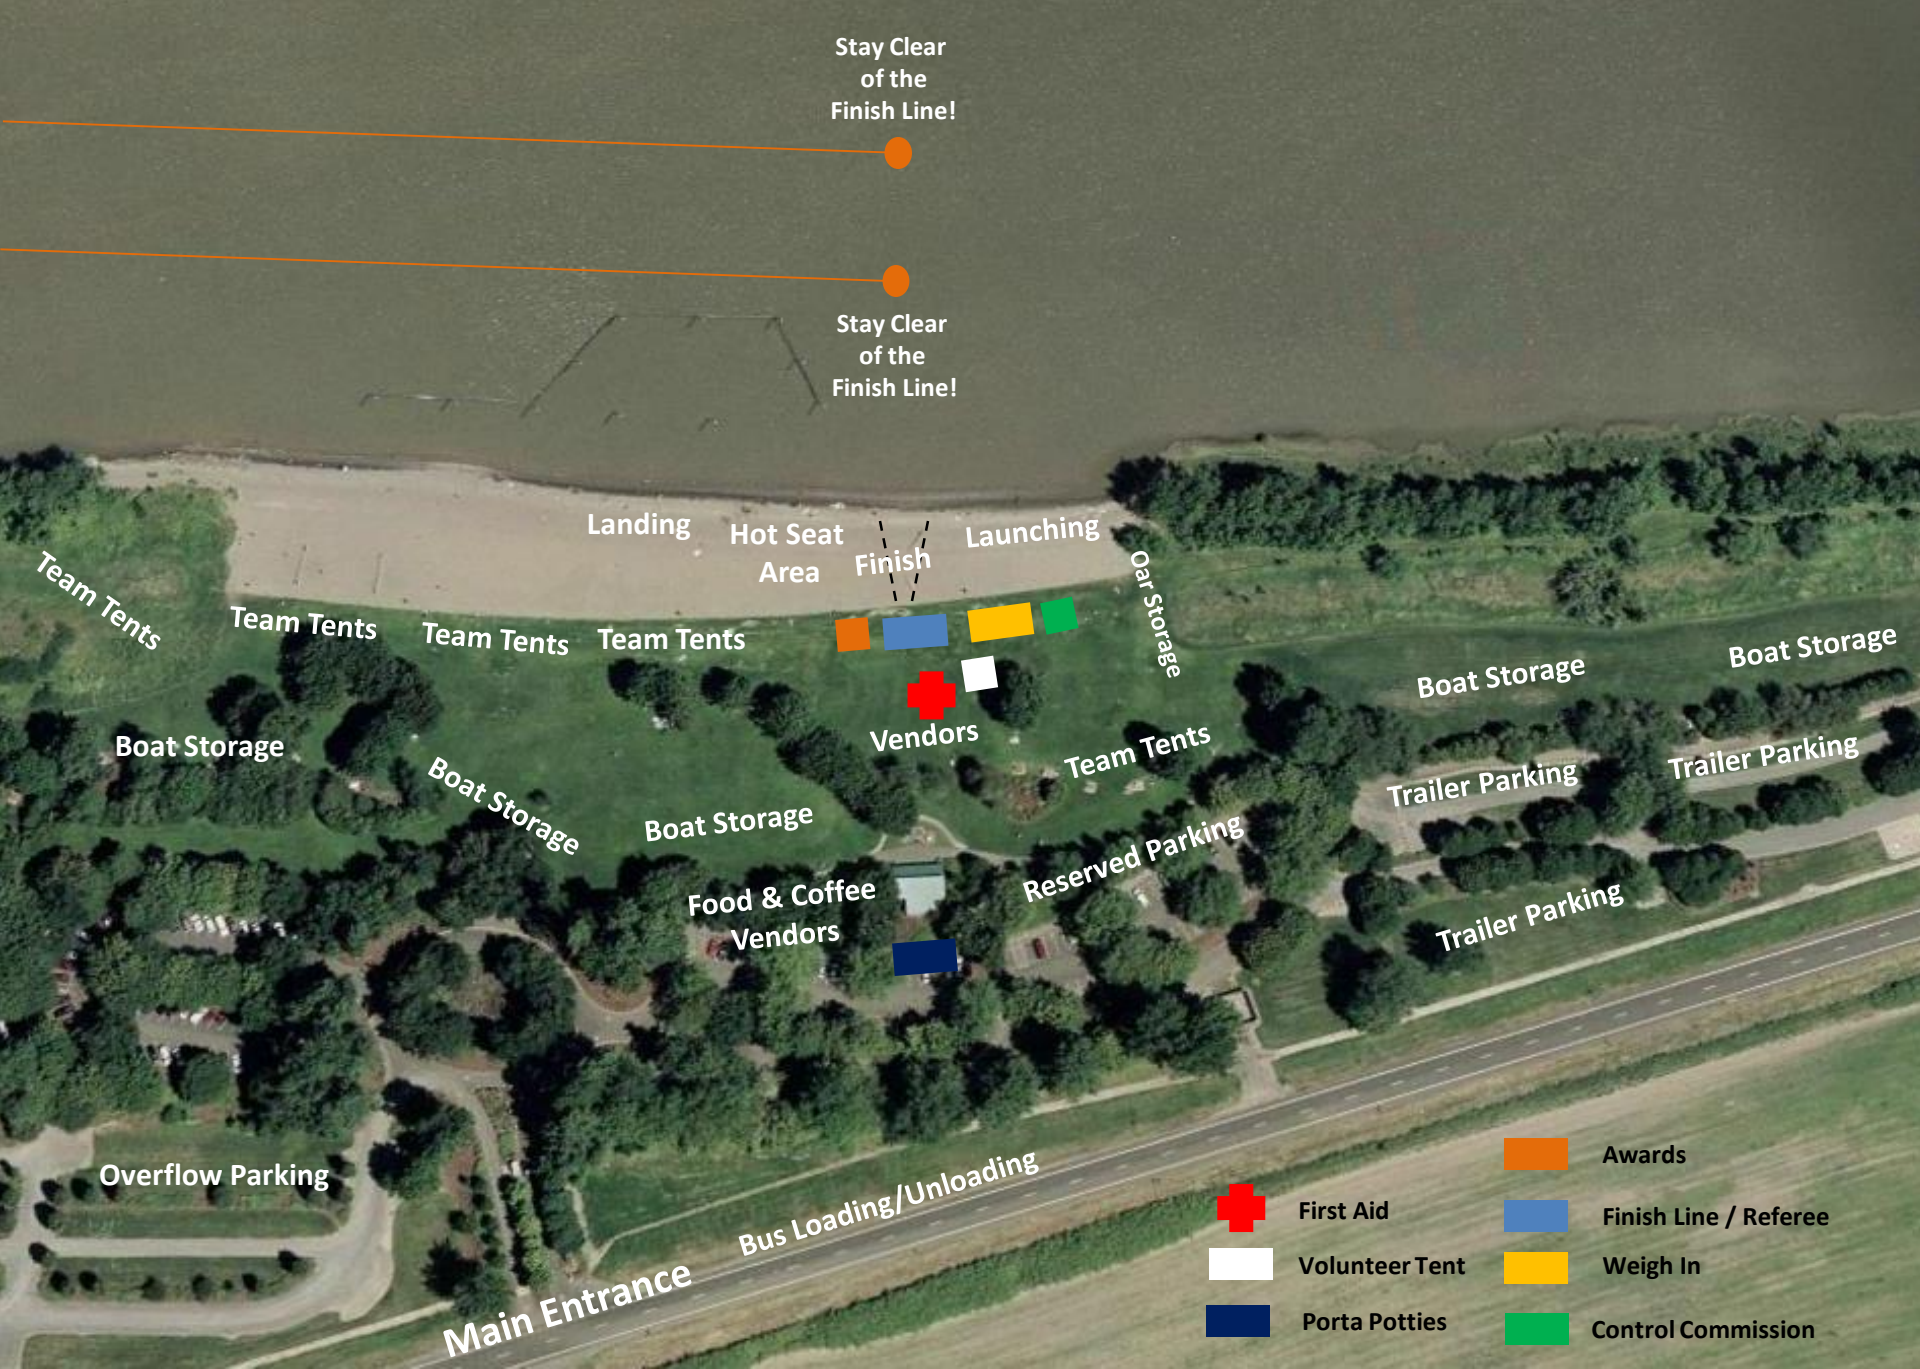

NW Championships Venue Map

Stay Clear of the Finish Line!

Stay Clear of the Finish Line!

Landing Hot Seat Area Finish Launching

Team Tents

Team Tents

Team Tents

Team Tents

Oar Storage

Boat Storage

Boat Storage

Boat Storage

Boat Storage

Boat Storage

Team Tents

Trailer Parking

Trailer Parking

Vendors

Food & Coffee Vendors

Reserved Parking

Trailer Parking

Overflow Parking

Main Entrance

Bus Loading/Unloading

-  Awards
-  First Aid
-  Finish Line / Referee
-  Volunteer Tent
-  Weigh In
-  Porta Potties
-  Control Commission